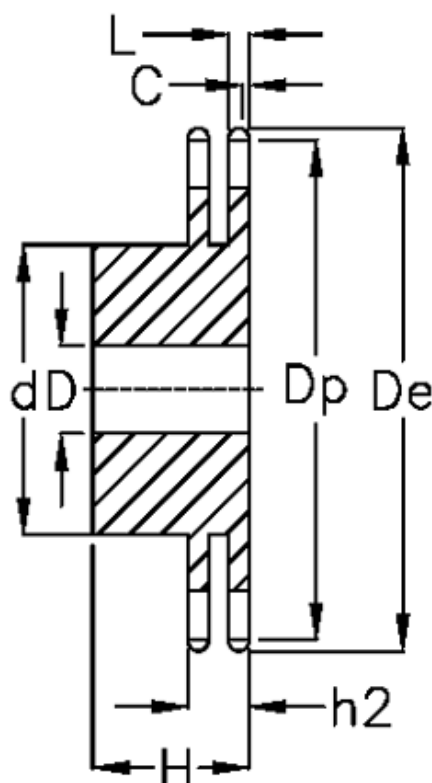

Article number: 616012012008

Description: Sprocket 32 B-2 Z=8 duplex
predrilled

Measures

C	= 6
d	= 82
D	= $30 \pm 0,5$
De	= 153.2
Dp	= 132.74
For chain size	= 2" x 1 1/4"
For chain type	= 32 B-2
H	= 120

h2	= 87.4
L	= 28.8
Number of teeth	= 8